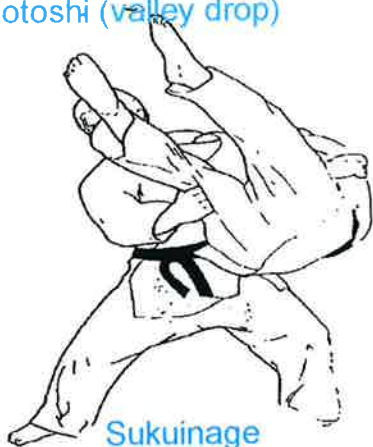

SUTEMIWAZA

Full Sacrifice Techniques

Sukuinage