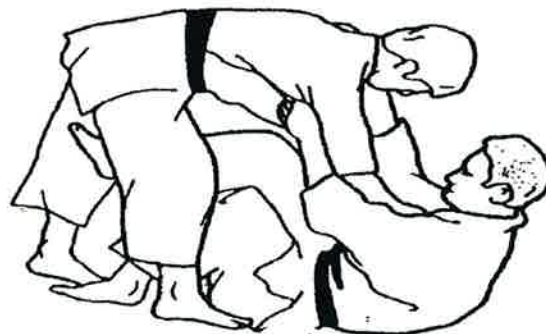

Sumigaeshi (corner throw)