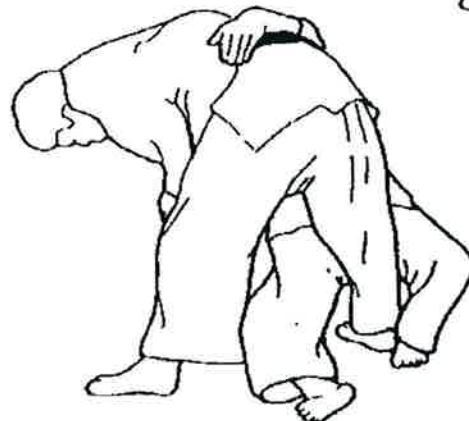

SUTEMIWAZA

Full Sacrifice Techniques

Kanibasami (Scissors)

Yoko-otoshi (side drop)

Tomoenage (stomach throw)

Ukiwaza (floating throw)

Yokowakare

Taniotoshi (valley drop)