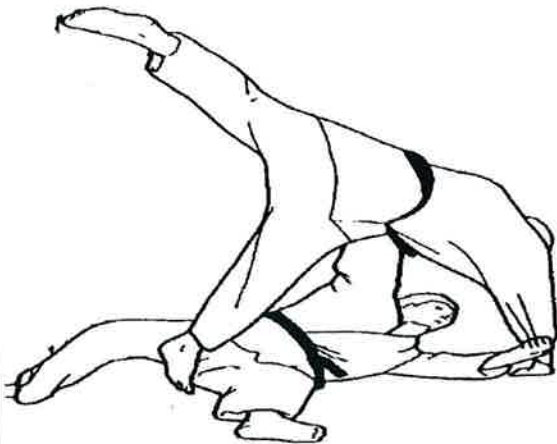

SUTEMIWAZA

Full Sacrifice Techniques

Kanibasami (Scissors)

Yoko-otoshi (side drop)

Tomoenage (stomach throw)

Ukiwaza (floating throw)

Yokowakare

Taniotoshi (valley drop)